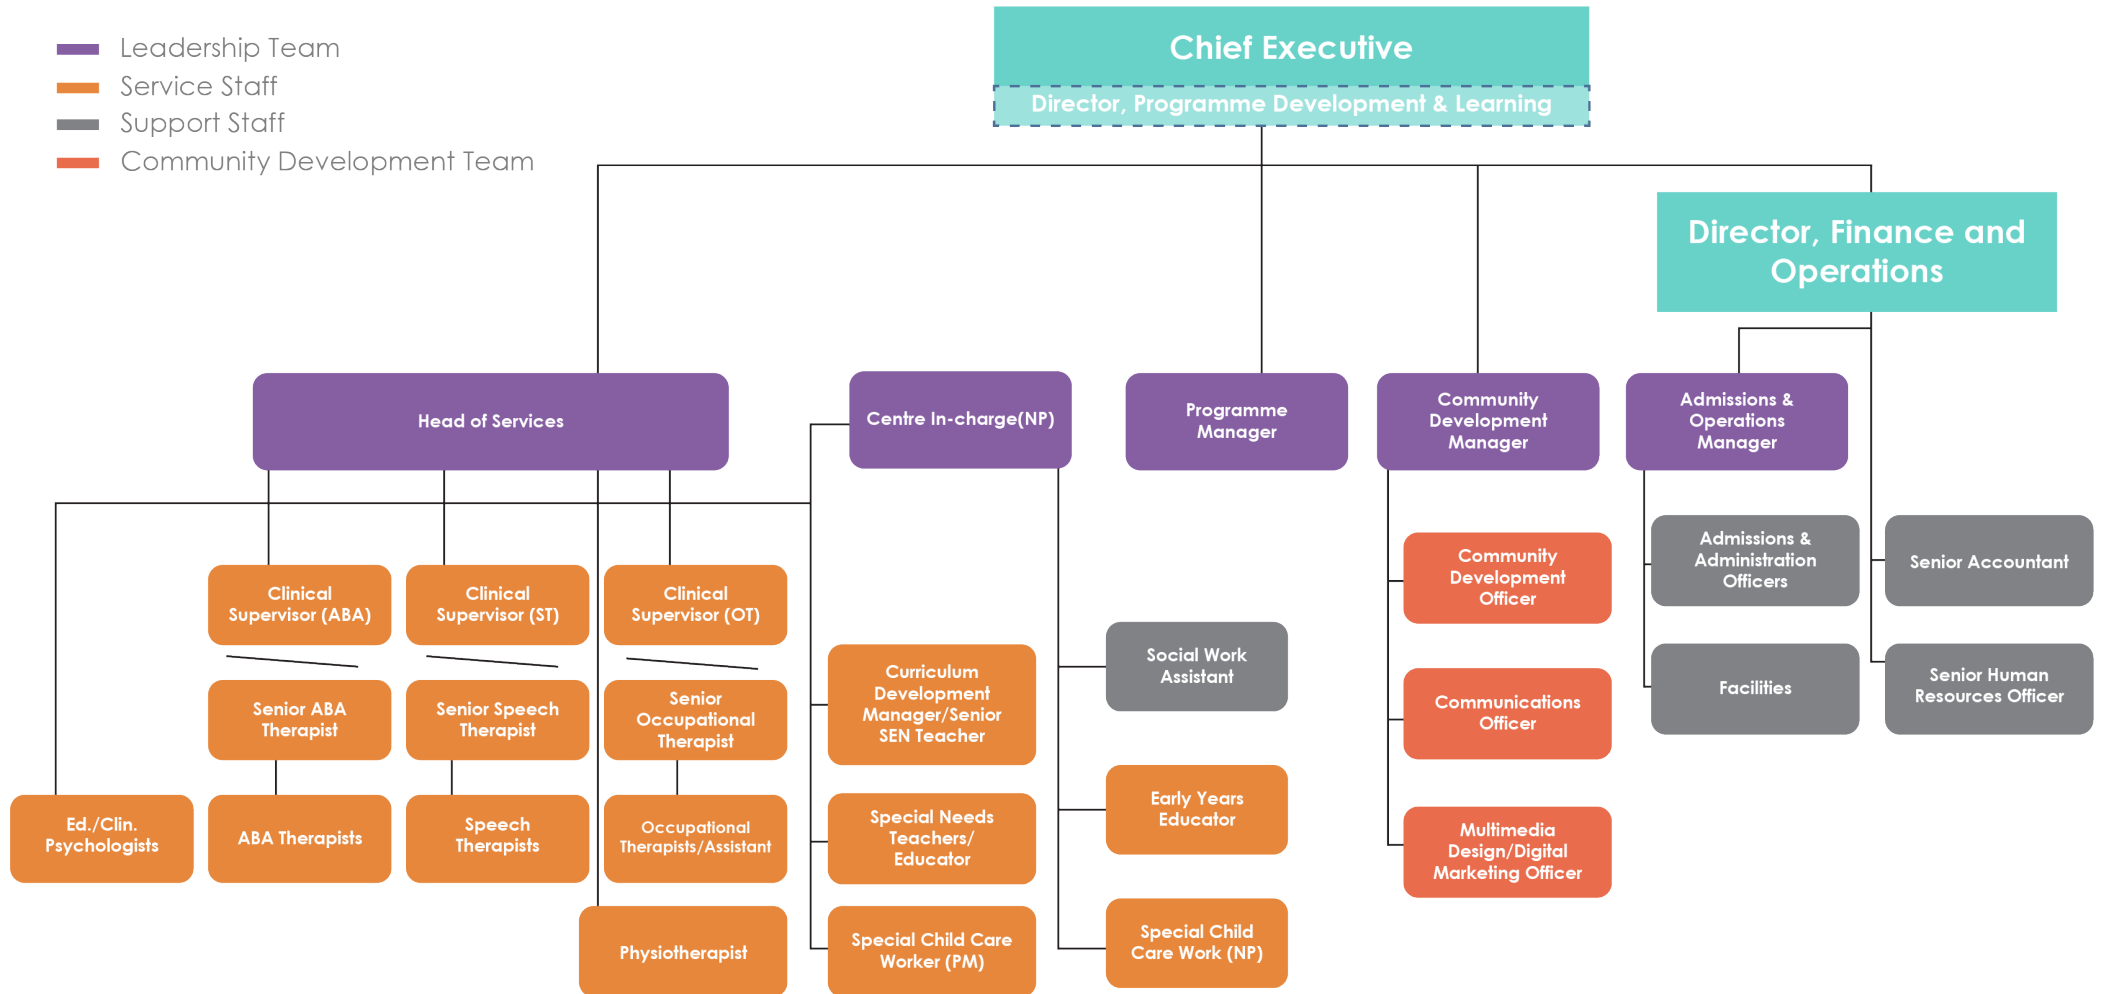

CDC Structure

- Leadership Team
- Service Staff
- Support Staff
- Community Development Team

Actual current headcount = 41
Effective on 1 July, 2022