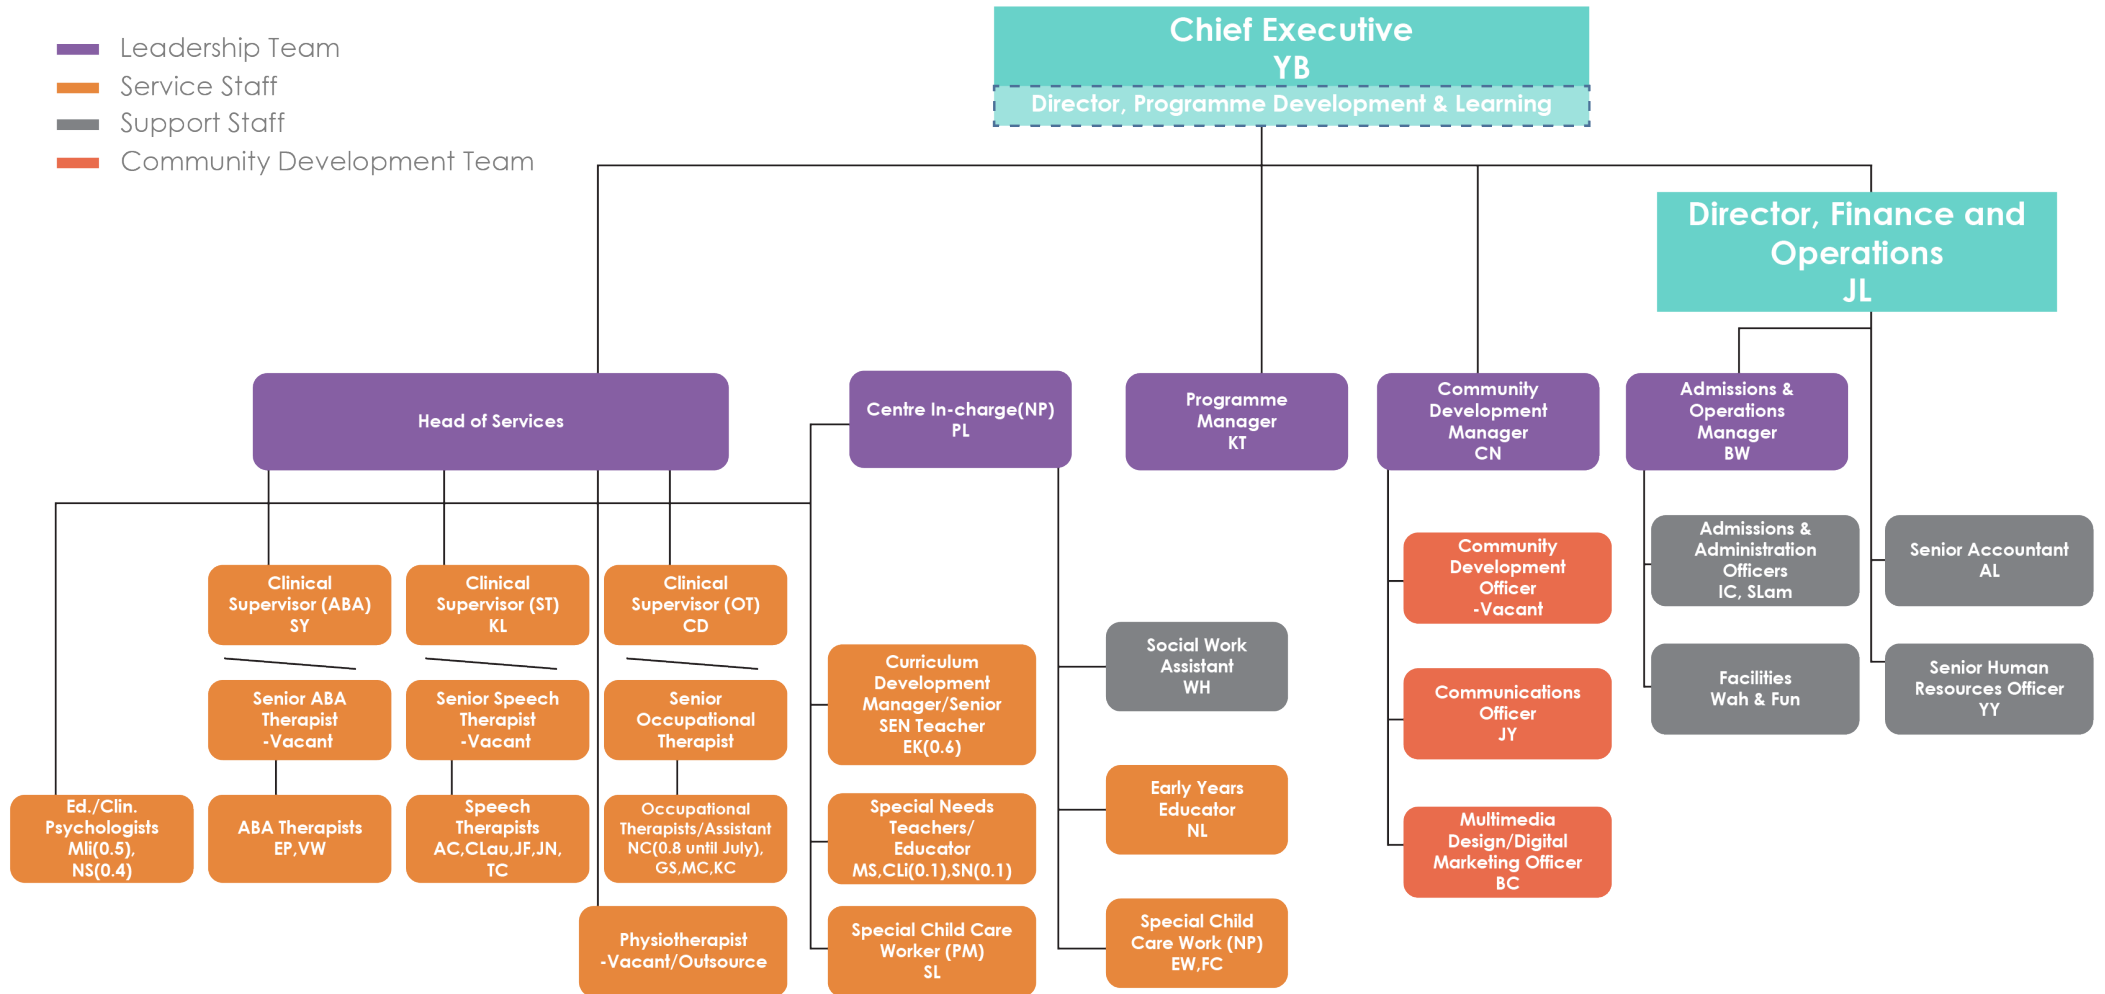

CDC Structure

- Leadership Team
- Service Staff
- Support Staff
- Community Development Team

Actual current headcount = 41
Effective on 1 July, 2022