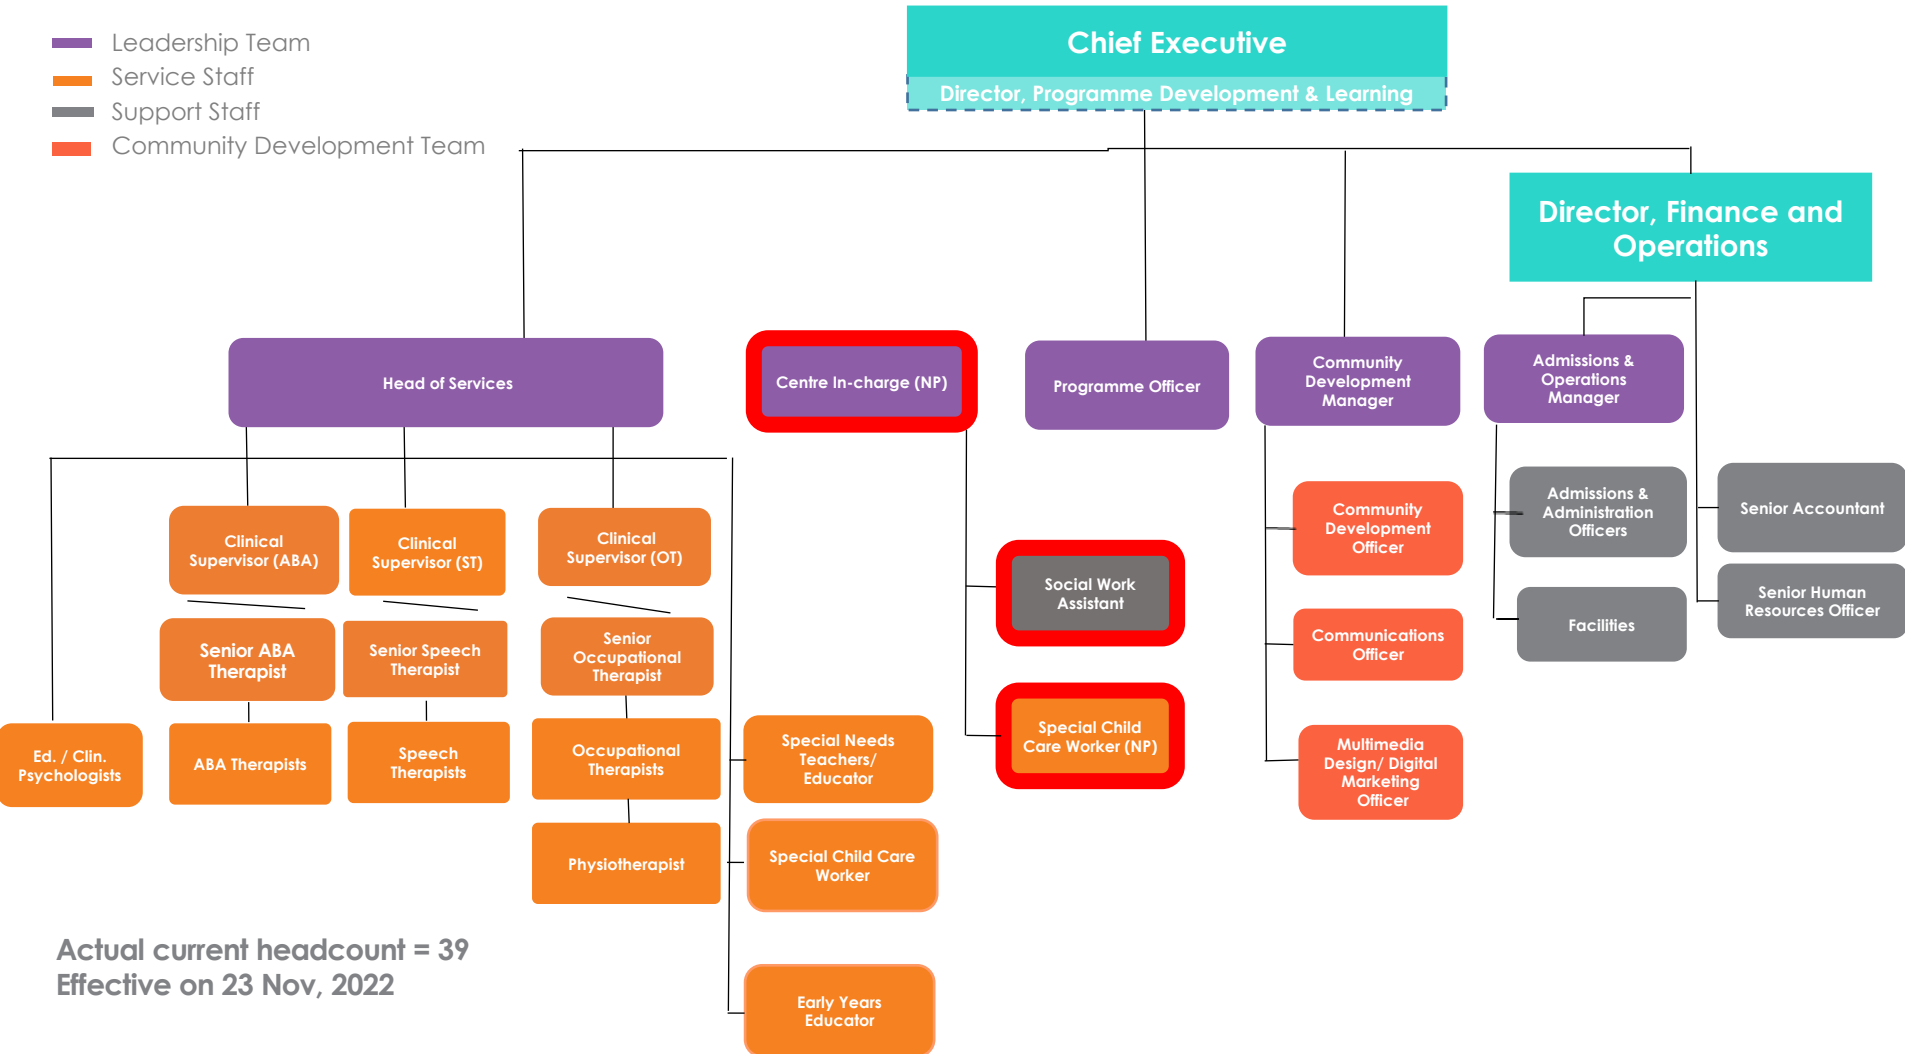

CDC Structure

- Leadership Team
- Service Staff
- Support Staff
- Community Development Team

Actual current headcount = 39
Effective on 23 Nov, 2022